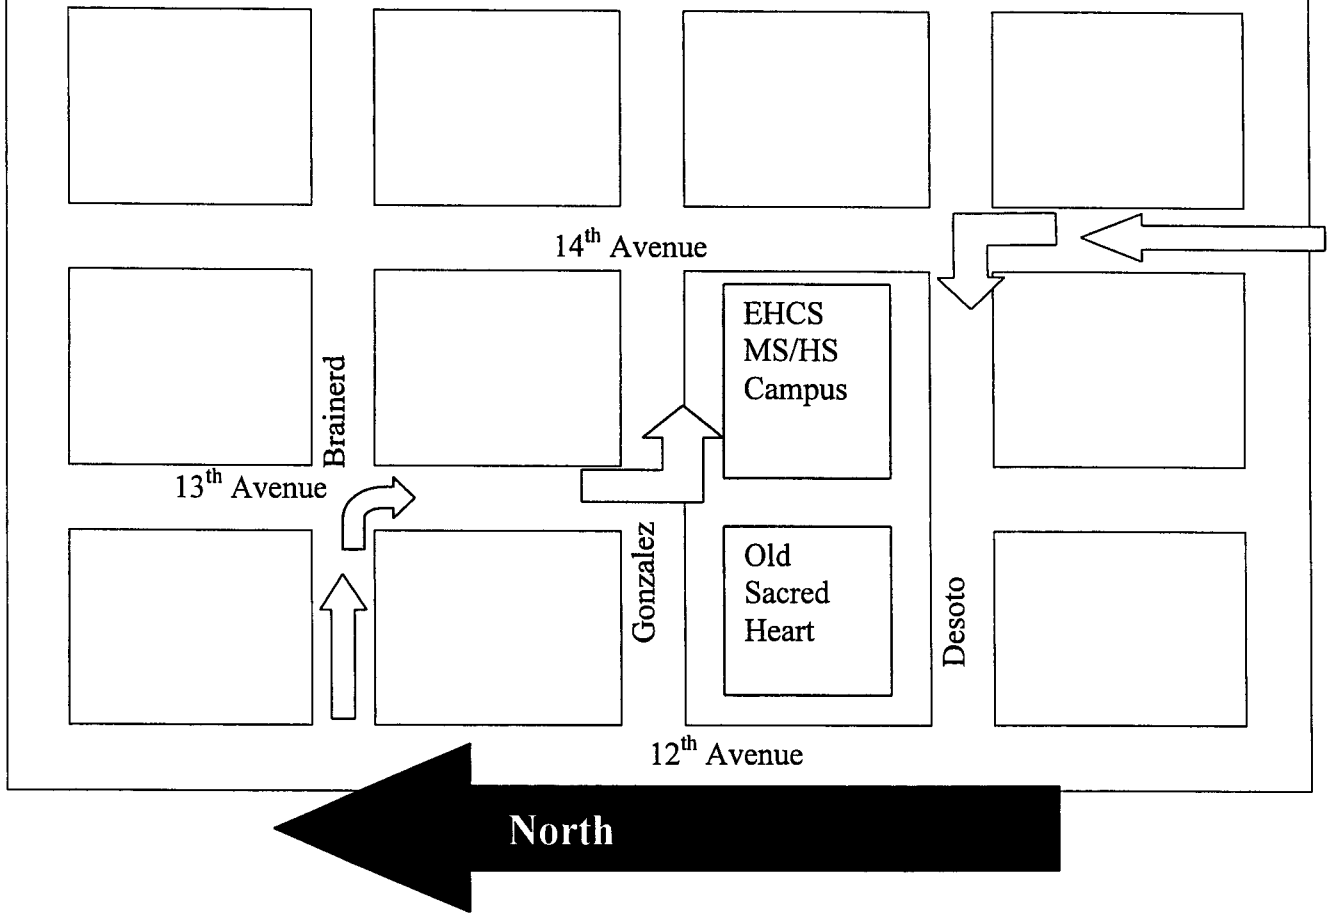

Drop off and pick up guide

Middle School Directions:

Turn east onto Brainerd Street from 12th Avenue, then right on 13th to Gonzalez. Please pull to the end of the drive-thru before unloading.

High School Directions:

Turn off Cervantes onto 14th Avenue, then left on DeSoto. Students will unload at the DeSoto Gate.